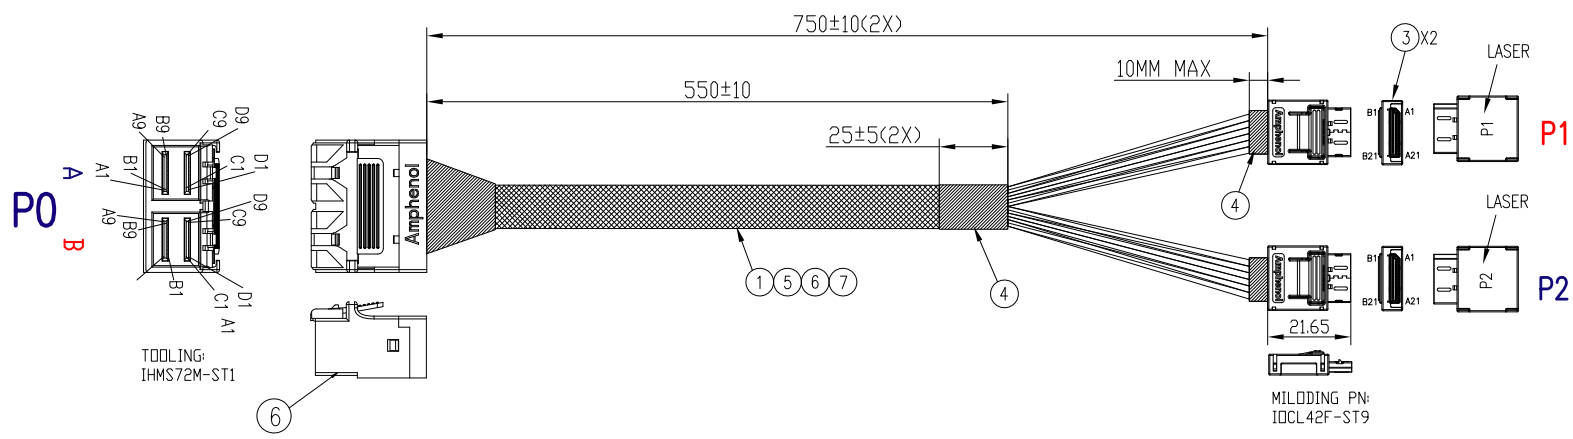

# Minerva

**MIC72-9401**

Mini SAS HD 8-Lane to OCulink 4-Lane x2 Cable

## Mini SAS HD 8-Lane to OCulink 4-Lane x2 Cable

750 ± 10 mm

8	HWSS310017	SAS CBL:UL20744,31#1P+2D+AM,Silver Plated,100ohm,BLU,VW-1,12G,HF	A/R
7	H0330230XX	WIRE,30AWG,UL3302, 1/0.254,OD0.55,FR-XLPE,BLK,VW-1,NO MARKING,HF	A/R
6	HMLSB57262	LABEL:Synthetic paper,57*26MM,BLANK,WHT,R2,HF	1
5	HMTBD07001	EXPANDO TUB:7.0MM,BLK,SINGLE(OD7~25MM),R2,HF	A/R
4	HMMTP000XX	ACETATE TAPE,HF	A/R
3	OCL42-0012	OCulink 4i STR with Active Latch,Black,V0,85ohms	2
2	AST8643-0072	HD MINI SAS 72POS STR	1
1	HWSS300040	SAS CBL:UL20744,30#1P+2D,Tinned,VW-1,85 ohm,NATURAL,12G,HF	A/R
ITEM	P/N	DESCRIPTION	QTY

# Mini SAS HD 8-Lane to OCulink 4-Lane x2 Cable