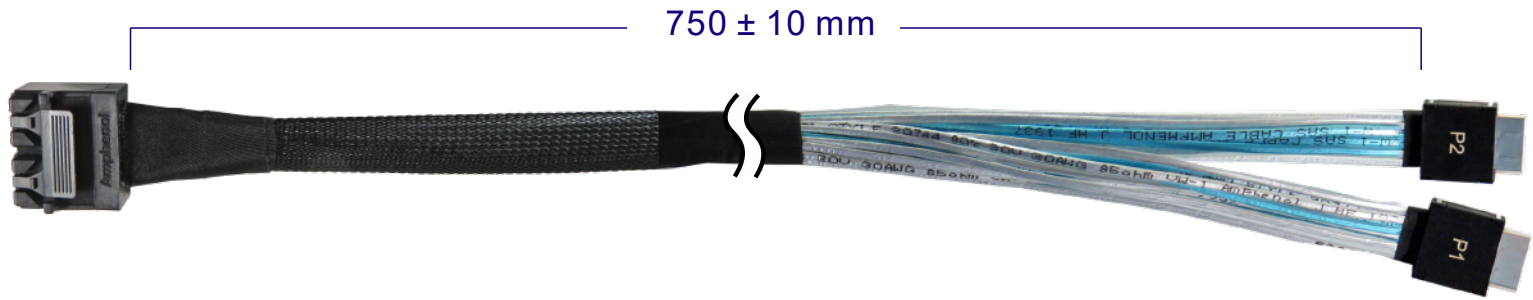

# Minerva

**MIC72-9401**

Mini SAS HD 8-Lane to OCulink 4-Lane x2 Cable

## Mini SAS HD 8-Lane to OCulink 4-Lane x2 Cable

750 ± 10 mm

8	HWSS310017	SAS CBL:UL20744,31#1P+2D+AM,Silver Plated,100ohm,BLU,VW-1,12G,HF	A/R
7	H0330230XX	WIRE,30AWG,UL3302, 1/0.254,OD0.55,FR-XLPE,BLK,VW-1,NO MARKING,HF	A/R
6	HMLSB57262	LABEL:Synthetic paper,57*26MM,BLANK,WHT,R2,HF	1
5	HMTBD07001	EXPANDO TUB:7.0MM,BLK,SINGLE(OD7~25MM),R2,HF	A/R
4	HMMTP000XX	ACETATE TAPE,HF	A/R
3	OCL42-0012	OCulink 4i STR with Active Latch,Black,V0,85ohms	2
2	AST8643-0072	HD MINI SAS 72POS STR	1
1	HWSS300040	SAS CBL:UL20744,30#1P+2D,Tinned,VW-1,85 ohm,NATURAL,12G,HF	A/R
ITEM	P/N	DESCRIPTION	QTY

# Mini SAS HD 8-Lane to OCulink 4-Lane x2 Cable